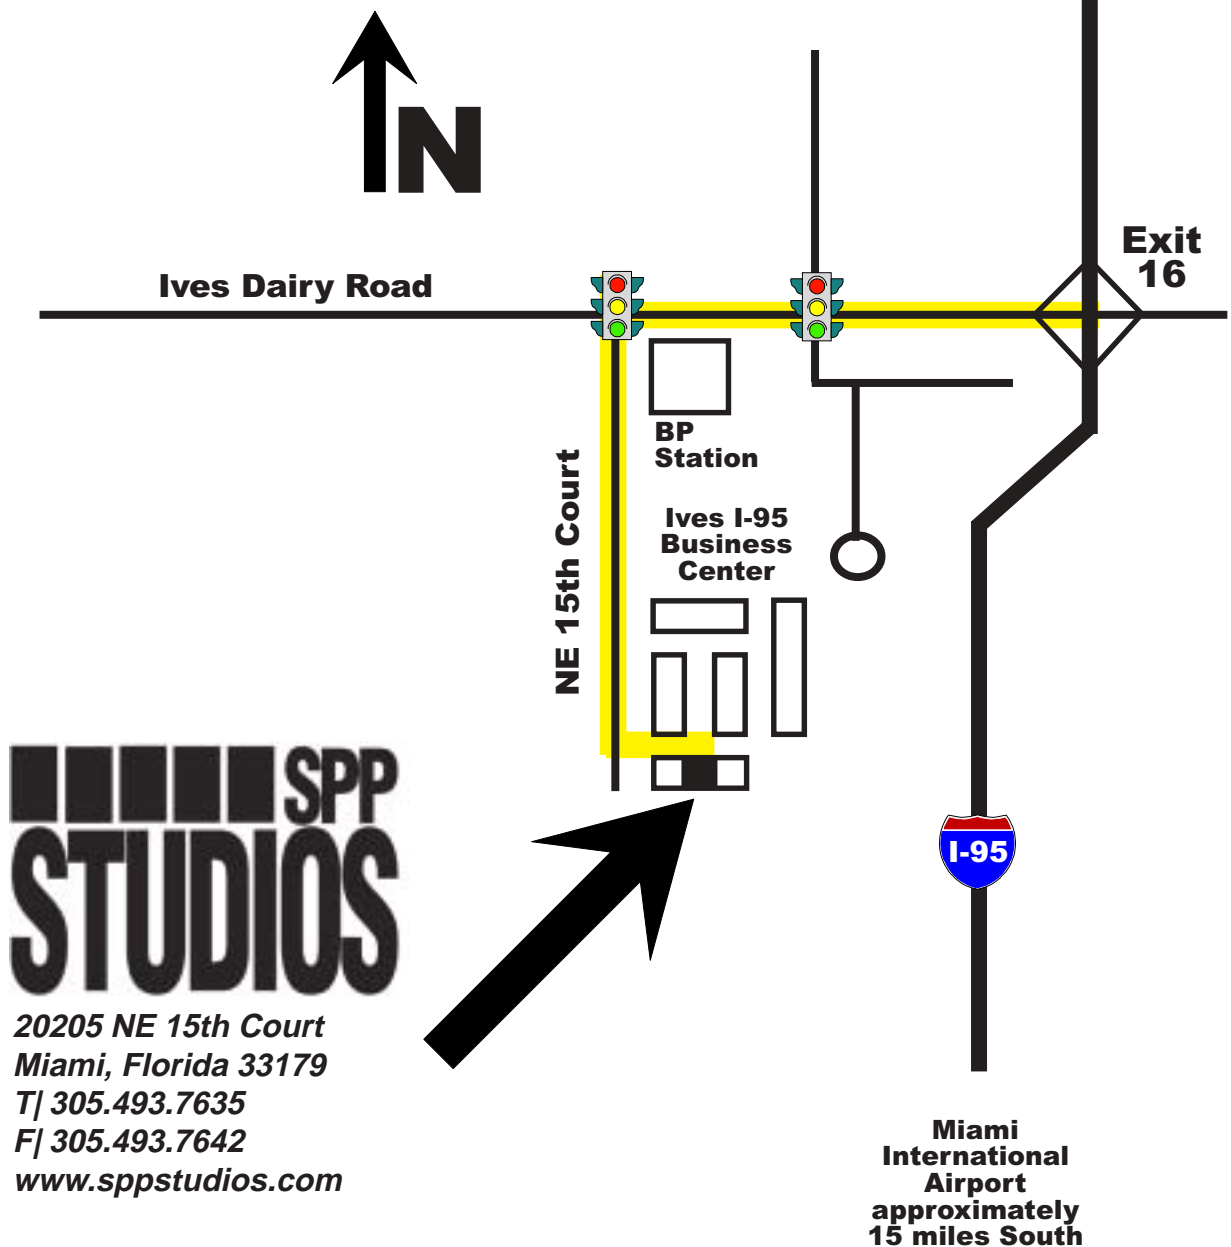

DIRECTIONS TO SPP STUDIOS:

From Miami or Fort Lauderdale:

- Go South from Fort Lauderdale or North from Miami on I-95 and exit **Ives Dairy Road (EXIT 16)**.
- Go west approximately 2 blocks to **NE 15th Court** and make a left (there is a BP Station on the corner)
- Go approximately two blocks to the **Ives I-95 Business Center** and make your second left into the complex.
- The studio is located in the center of the south buiding within the complex.

**SPP
STUDIOS**

20205 NE 15th Court
Miami, Florida 33179
T| 305.493.7635
F| 305.493.7642
www.sppstudios.com

Miami
International
Airport
approximately
15 miles South

Fort Lauderdale
International
Airport
approximately
10 miles North